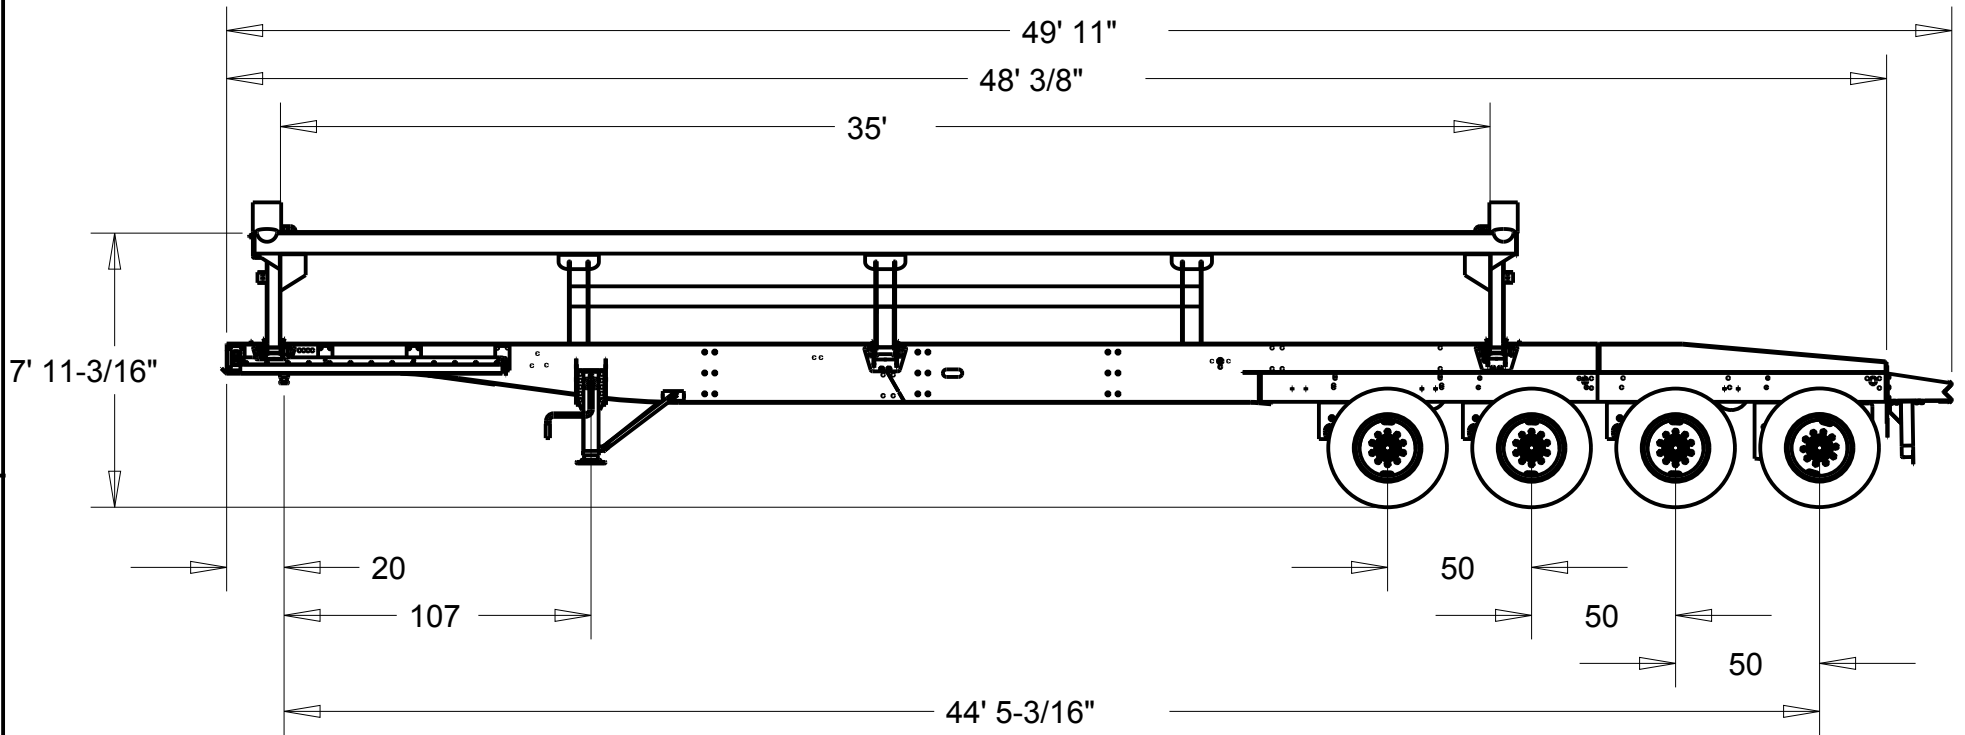

VOLUME: LEVEL: 23.00 CU. YDS. APPX.
HEAPING: 28.00 CU. YDS. APPX.

729 W. 21ST. P.O. BOX 265
SOUTH SIOUX CITY, NE 68776

DIMENSIONS DISPLAYED ARE
IN FEET & INCHES

STANDARD TANDEM TRAILER
39'-8" FRAME - 35' TUB

VOLUME: LEVEL: 23.00 CU. YDS. APPX.
HEAPING: 28.00 CU. YDS. APPX.

729 W. 21ST. P.O. BOX 265
SOUTH SIOUX CITY, NE 68776

STANDARD TRIDEM TRAILER
42'-6" FRAME - 35' TUB

VOLUME: LEVEL: 23.00 CU. YDS. APPX.
HEAPING: 28.00 CU. YDS. APPX.

729 W. 21ST. P.O. BOX 265
SOUTH SIOUX CITY, NE 68776

DIMENSIONS DISPLAYED ARE
IN FEET & INCHES

STANDARD QUAD AXLE TRAILER
48' FRAME - 35' TUB

VOLUME: LEVEL: 23.00 CU. YDS. APPX.
HEAPING: 28.00 CU. YDS. APPX.

729 W. 21ST. P.O. BOX 265
SOUTH SIOUX CITY, NE 68776

DIMENSIONS DISPLAYED ARE
IN FEET & INCHES

SUPER TRI-AXLE TRAILER
47' FRAME - 35' TUB