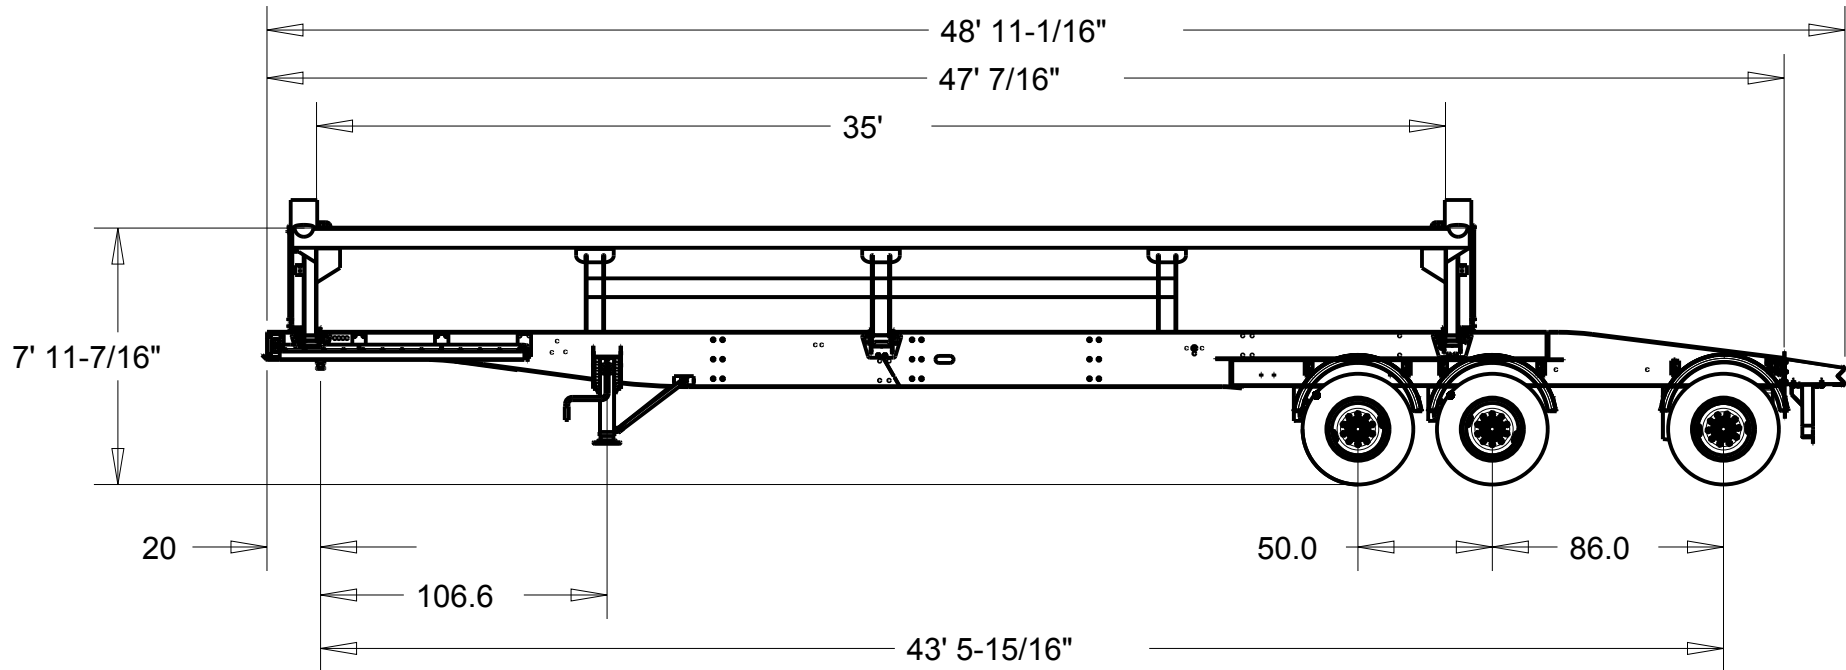

VOLUME: LEVEL: 23.00 CU. YDS. APPX.
HEAPING: 28.00 CU. YDS. APPX.

729 W. 21ST. P.O. BOX 265
SOUTH SIOUX CITY, NE 68776

DIMENSIONS DISPLAYED ARE
IN FEET & INCHES

STANDARD TANDEM TRAILER
39'-8" FRAME - 35' TUB

VOLUME: LEVEL: 23.00 CU. YDS. APPX.
HEAPING: 28.00 CU. YDS. APPX.

729 W. 21ST. P.O. BOX 265
SOUTH SIOUX CITY, NE 68776

STANDARD TRIDEM TRAILER
42'-6" FRAME - 35' TUB

VOLUME: LEVEL: 23.00 CU. YDS. APPX.
HEAPING: 28.00 CU. YDS. APPX.

729 W. 21ST. P.O. BOX 265
SOUTH SIOUX CITY, NE 68776

DIMENSIONS DISPLAYED ARE
IN FEET & INCHES

STANDARD QUAD AXLE TRAILER
48' FRAME - 35' TUB

VOLUME: LEVEL: 23.00 CU. YDS. APPX.
HEAPING: 28.00 CU. YDS. APPX.

729 W. 21ST. P.O. BOX 265
SOUTH SIOUX CITY, NE 68776

DIMENSIONS DISPLAYED ARE
IN FEET & INCHES

SUPER TRI-AXLE TRAILER
47' FRAME - 35' TUB