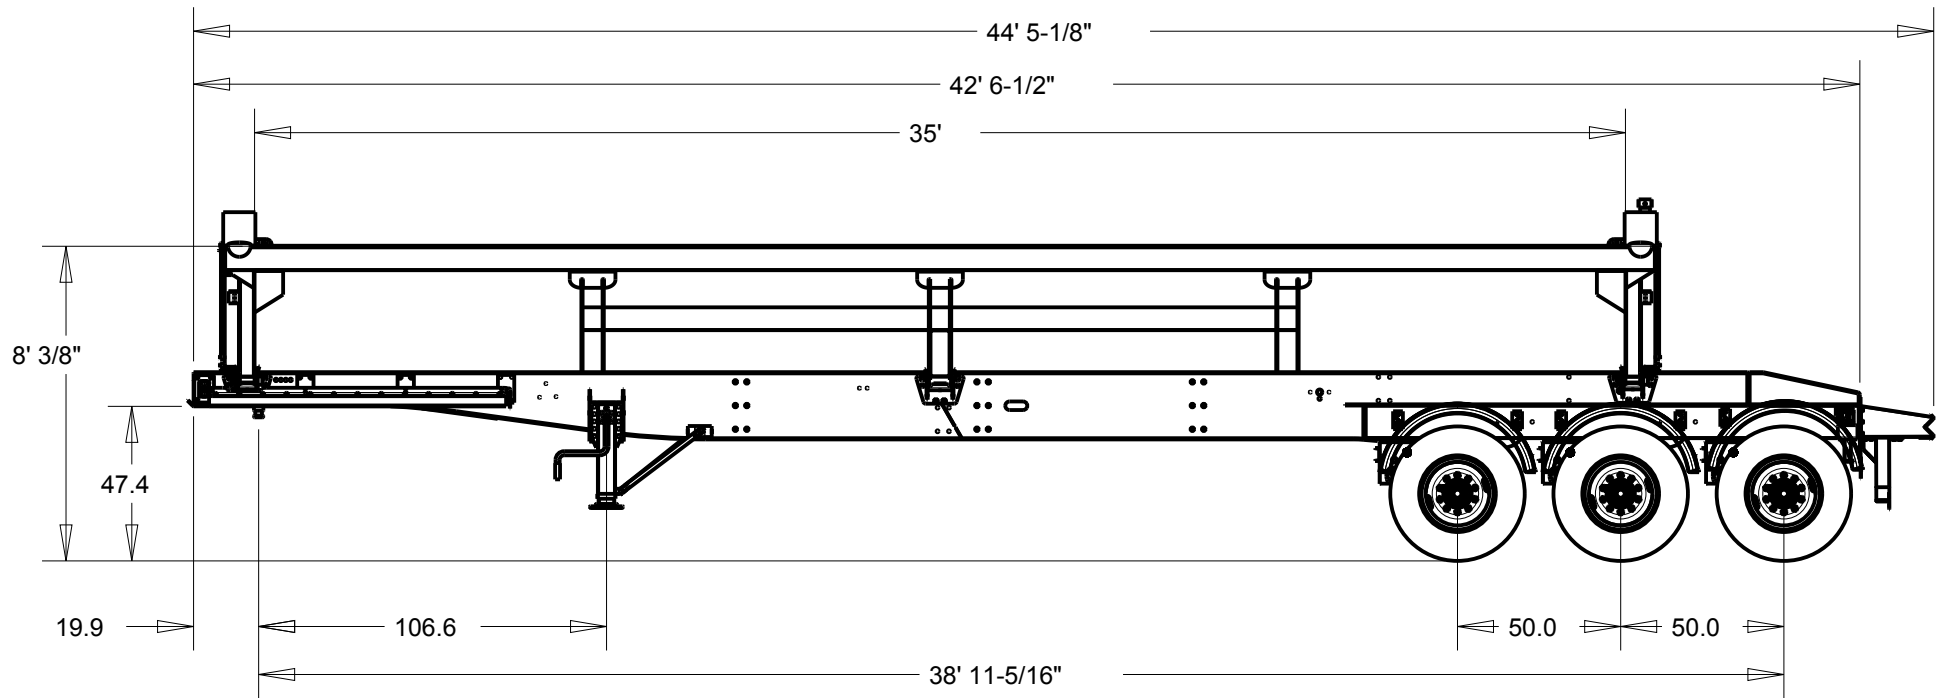

VOLUME: LEVEL: 23.00 CU. YDS. APPX.
HEAPING: 28.00 CU. YDS. APPX.

729 W. 21ST. P.O. BOX 265
SOUTH SIOUX CITY, NE 68776

DIMENSIONS DISPLAYED ARE
IN FEET & INCHES

STANDARD TANDEM TRAILER
39'-8" FRAME - 35' TUB

VOLUME: LEVEL: 23.00 CU. YDS. APPX.
HEAPING: 28.00 CU. YDS. APPX.

729 W. 21ST. P.O. BOX 265
SOUTH SIOUX CITY, NE 68776

STANDARD TRIDEM TRAILER
42'-6" FRAME - 35' TUB

VOLUME: LEVEL: 23.00 CU. YDS. APPX.
HEAPING: 28.00 CU. YDS. APPX.

729 W. 21ST. P.O. BOX 265
SOUTH SIOUX CITY, NE 68776

DIMENSIONS DISPLAYED ARE
IN FEET & INCHES

STANDARD QUAD AXLE TRAILER
48' FRAME - 35' TUB

VOLUME: LEVEL: 23.00 CU. YDS. APPX.
HEAPING: 28.00 CU. YDS. APPX.

729 W. 21ST. P.O. BOX 265
SOUTH SIOUX CITY, NE 68776

DIMENSIONS DISPLAYED ARE
IN FEET & INCHES

SUPER TRI-AXLE TRAILER
47' FRAME - 35' TUB