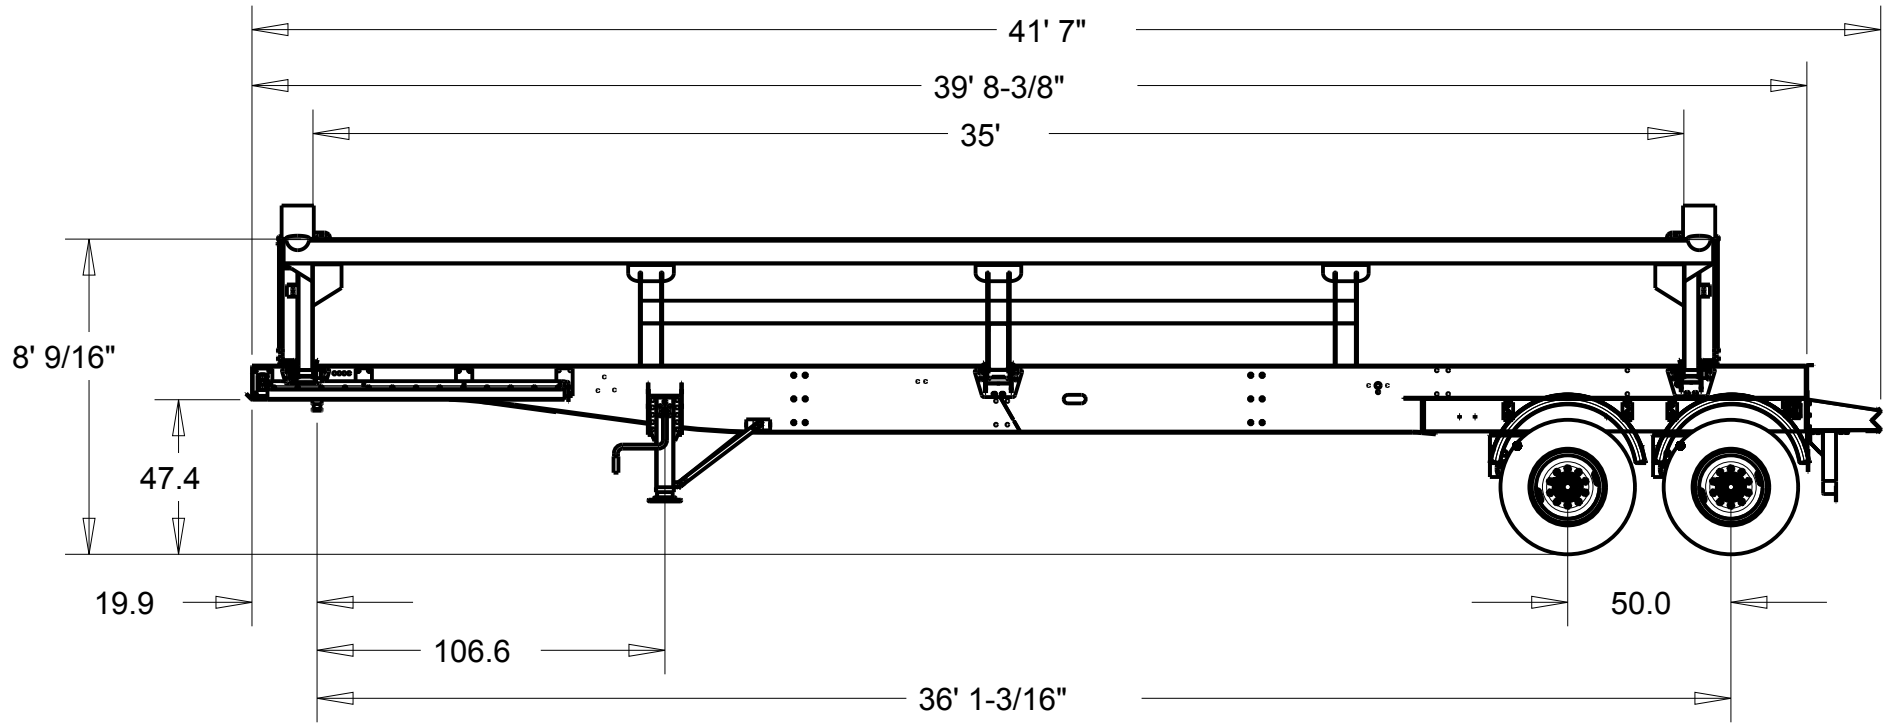

VOLUME: LEVEL: 23.00 CU. YDS. APPX.
HEAPING: 28.00 CU. YDS. APPX.

729 W. 21ST. P.O. BOX 265
SOUTH SIOUX CITY, NE 68776

DIMENSIONS DISPLAYED ARE
IN FEET & INCHES

STANDARD TANDEM TRAILER
39'-8" FRAME - 35' TUB

VOLUME: LEVEL: 23.00 CU. YDS. APPX.
HEAPING: 28.00 CU. YDS. APPX.

729 W. 21ST. P.O. BOX 265
SOUTH SIOUX CITY, NE 68776

STANDARD TRIDEM TRAILER
42'-6" FRAME - 35' TUB

VOLUME: LEVEL: 23.00 CU. YDS. APPX.
HEAPING: 28.00 CU. YDS. APPX.

729 W. 21ST. P.O. BOX 265
SOUTH SIOUX CITY, NE 68776

DIMENSIONS DISPLAYED ARE
IN FEET & INCHES

STANDARD QUAD AXLE TRAILER
48' FRAME - 35' TUB

VOLUME: LEVEL: 23.00 CU. YDS. APPX.
HEAPING: 28.00 CU. YDS. APPX.

729 W. 21ST. P.O. BOX 265
SOUTH SIOUX CITY, NE 68776

DIMENSIONS DISPLAYED ARE
IN FEET & INCHES

SUPER TRI-AXLE TRAILER
47' FRAME - 35' TUB